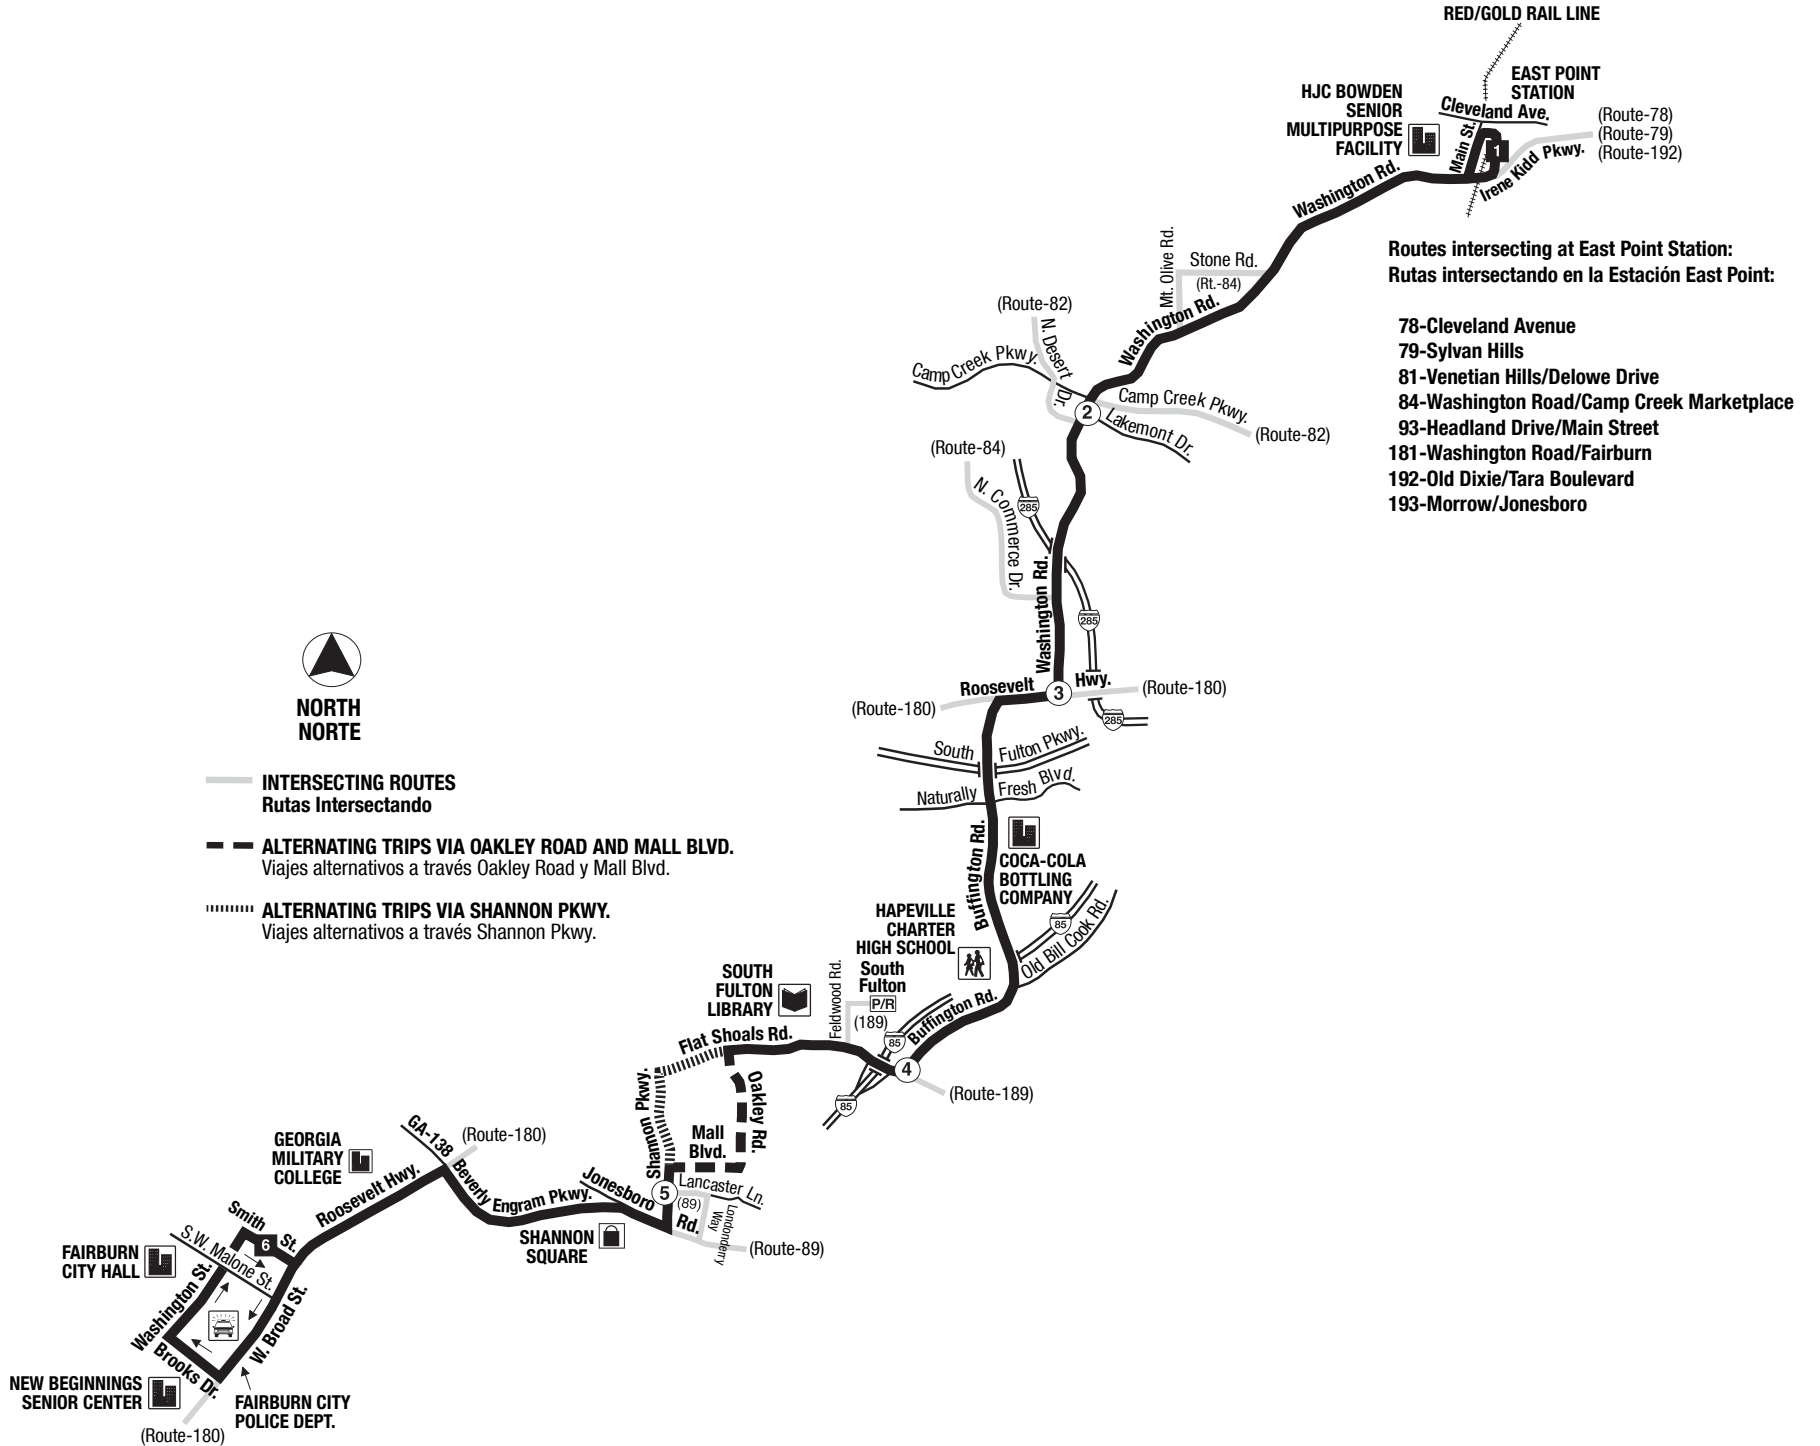

**NORTH
NORTE**

— INTERSECTING ROUTES
Rutas Intersectando

— ALTERNATING TRIPS VIA OAKLEY ROAD AND MALL BLVD.
Viajes alternativos a través Oakley Road y Mall Blvd.

..... ALTERNATING TRIPS VIA SHANNON PKWY.
Viajes alternativos a través Shannon Pkwy.

**Routes intersecting at East Point Station:
Rutas intersectando en la Estación East Point:**

- 78-Cleveland Avenue
- 79-Sylvan Hills
- 81-Venetian Hills/Delowe Drive
- 84-Washington Road/Camp Creek Marketplace
- 93-Headland Drive/Main Street
- 181-Washington Road/Fairburn
- 192-Old Dixie/Tara Boulevard
- 193-Morrow/Jonesboro